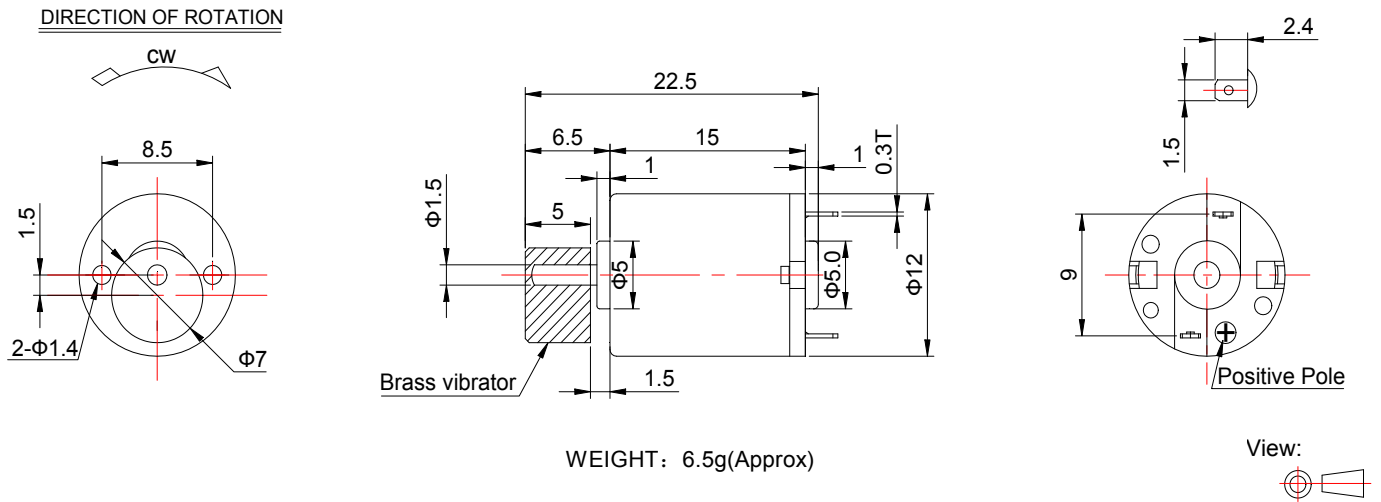

输出功率：约0.1~0.8W
贵金属电刷马达
典型应用： 成人玩具
美容按摩仪

OUTPUT:APPROX0.1~0.8W
Precious Metal-brush Motors
Typical Applications: Adult Toys
Beauty Massager

1.OUTLINE DRAWING:

UNIT:MM

2.MOTOR PERFORMANCE :

MODEL	NO LOAD				RATED LOAD			STARING	STALL
	OPERATING RANGE	NOMINAL	SPEED	CURRENT	Brass vibrator	SPEED	CURRENT	VOLTAGE	CURRENT
		V	rpm	A		rpm	A	V	A
RF-1215CA-09180 $\Phi 7 \times 5$	2.0~4.0	3.0	/	/	$\Phi 7 \times 5$	9300	0.34	0.60	0.58
RF-1215CA-10150 $\Phi 6 \times 4$	1.2~2.5	1.5	/	/	$\Phi 6 \times 4$	8000	0.19	0.40	0.43