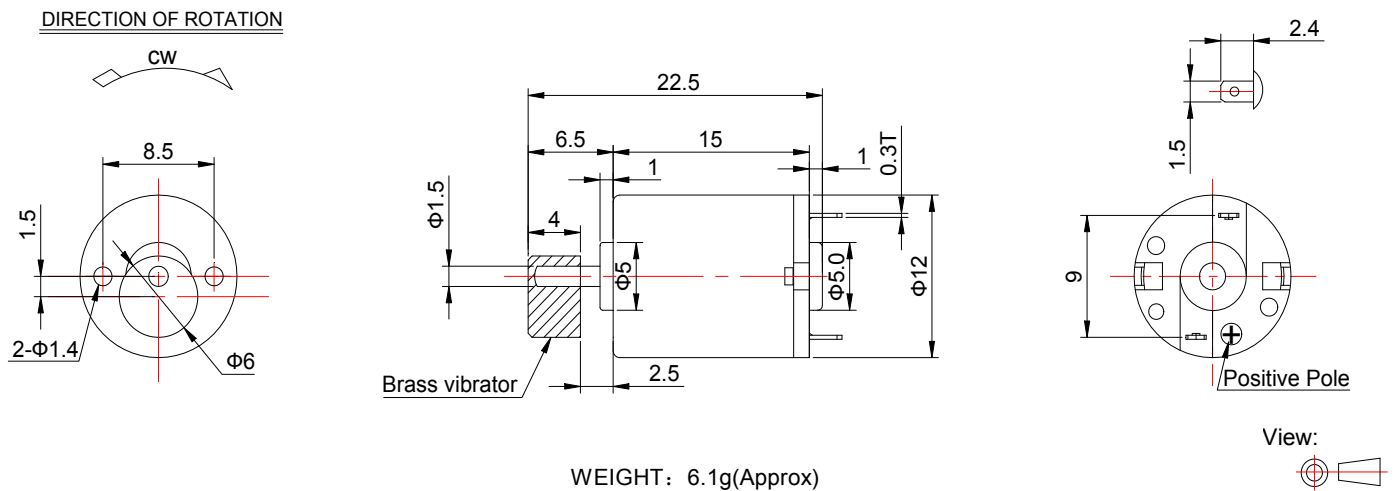

输出功率：约0.1~0.8W
贵金属电刷马达
典型应用： 成人玩具
美容按摩仪

OUTPUT:APPROX0.1~0.8W
Precious Metal-brush Motors
Typical Applications: Adult Toys
Beauty Massager

1.OUTLINE DRAWING:

UNIT:MM

2.MOTOR PERFORMANCE :

MODEL	NO LOAD				RATED LOAD			STARING	STALL
	OPERATING RANGE	NOMINAL	SPEED	CURRENT	Brass vibrator	SPEED	CURRENT	VOLTAGE	CURRENT
		V	rpm	A		rpm	A	V	A
RF-1215CA-09180 $\Phi 7 \times 5$	2.0~4.0	3.0	/	/	$\Phi 7 \times 5$	9300	0.34	0.60	0.58
RF-1215CA-10150 $\Phi 6 \times 4$	1.2~2.5	1.5	/	/	$\Phi 6 \times 4$	8000	0.19	0.40	0.43